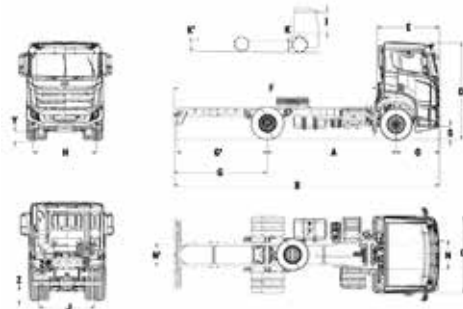

Rear Towing Hook (Central Axle Type)

Heated Windshield

MTCO - Type 1324 Tachograph

DIMENSIONS (mm)

A: Wheelbase	4250	H: Front Track	2083
B: Overall Length	8815	J: Rear Track	1838
C: Overall Width (Excluding Mirrors)	2545	S: First Step Height	492
D: Overall Height	3275	R: Inner Width	2155
F: Useful Chassis Length	6530	K: Chassis height	1155
I: Inner Height	1670		
	(Tunnel Height: 190)		
O: Front Overhang	1440		
G: Rear Overhang	2990		